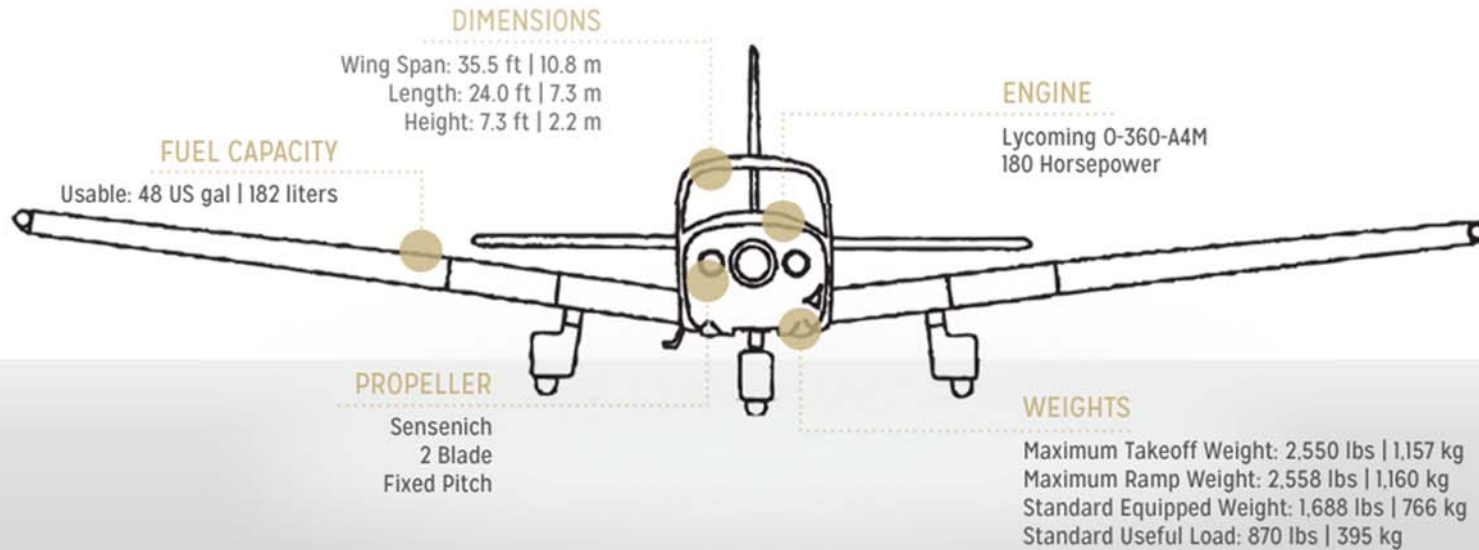

SPECIFICATIONS & PERFORMANCE

522 nm
967 km

Range with
45 minute reserve

128 ktas
237 km/h

Cruising Speed at 75%
Power

1,608 ft
490 m

Takeoff Distance
(Over 50ft Obstacle)

1,400 ft
427 m

Landing Distance
(Over 50ft Obstacle)

14,100 ft
4,298 m

Maximum Approved
Altitude

EQUIPMENT

STANDARD

AVIONICS

GARMIN G1000 AVIONICS SUITE

Single 10.4" PFD, Single 10.4" MFD, Dual GIA 63W NAV/COM/GPS, Single GRS 77 AHRS Computer, Garmin FliteCharts, Garmin SafeTaxi, GMA 1347 Digital Audio Panel, Single GDC 74A Air Data Computer, GTX 33 ES Mode S Transponder (ADS-B "Out" Compliant), and Aspen EFD1000 Standby Flight Instruments